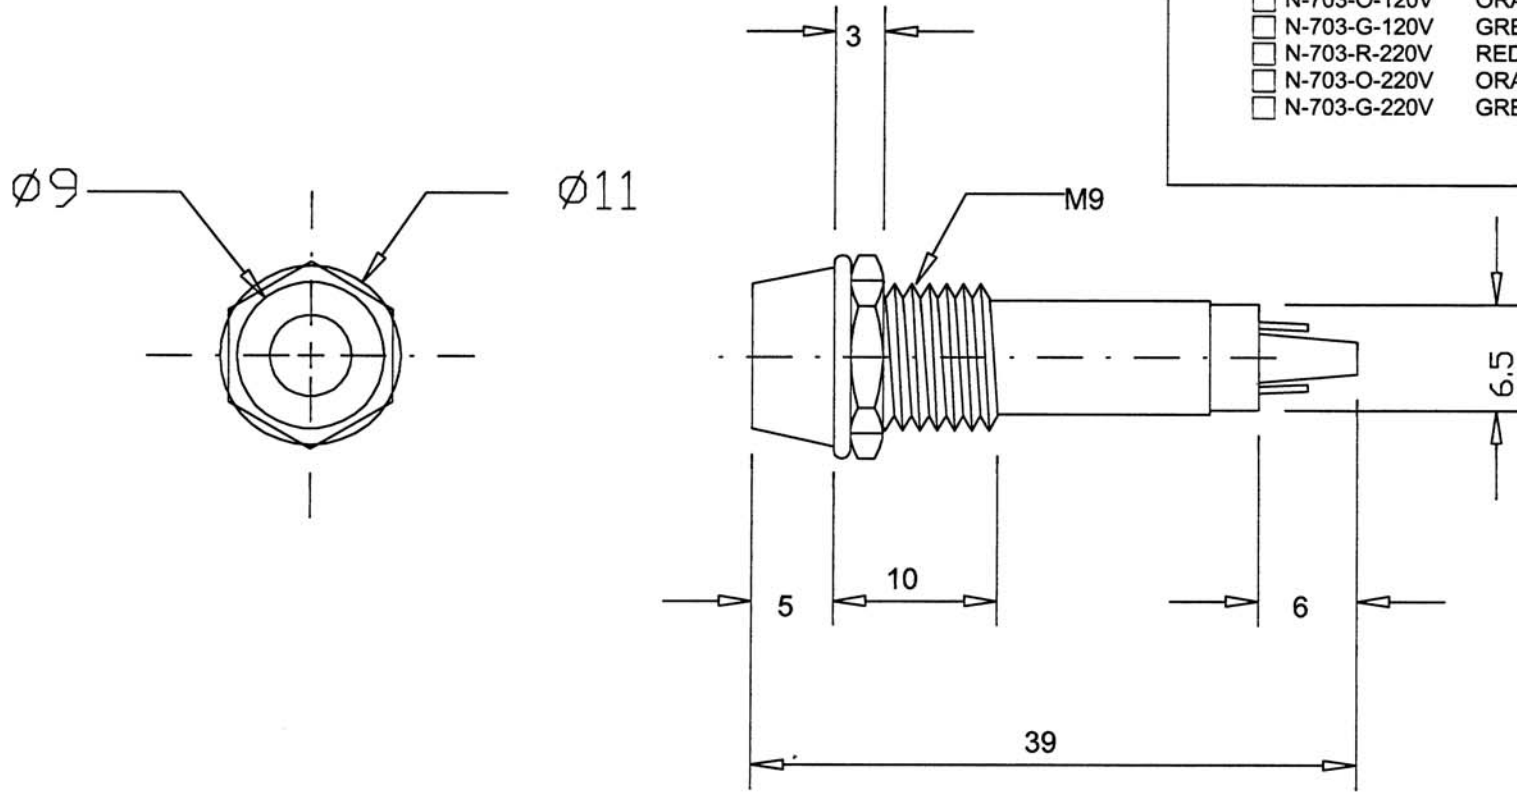

MODEL NO. LAMP COLOR

- N-703-R-120V RED
- N-703-O-120V ORANGE
- N-703-G-120V GREEN
- N-703-R-220V RED
- N-703-O-220V ORANGE
- N-703-G-220V GREEN

6.			
5.	Lamp	5*12+ R 1/4W	
4.	Holder	Nylon +Fiber	
3.	Washer	Steel	Nickel Plated.
2.	Nut	Brass	Nickel Plated
1.	Housing	Brass	Nickel Plated
NO.	Description	Material	Finished or others

DESIGN Lucy	CHECKED Paulina Kao
DRAWN ANDY	DATE Feb.28 2000
PART NUMBER N-703	SCALE 2 : 1
DRAWING NUMBER C:\IL\N-703	REV A

INDICATOR LIGHT N-703
COSLAND CO., LTD.
 No.6, Alley 30, Lane 59, Sec. 5,
 NanKing East Rd. Taipei, Taiwan.
 Tel: (02) 2745 8908, Fax: 886-2-2765 3456.