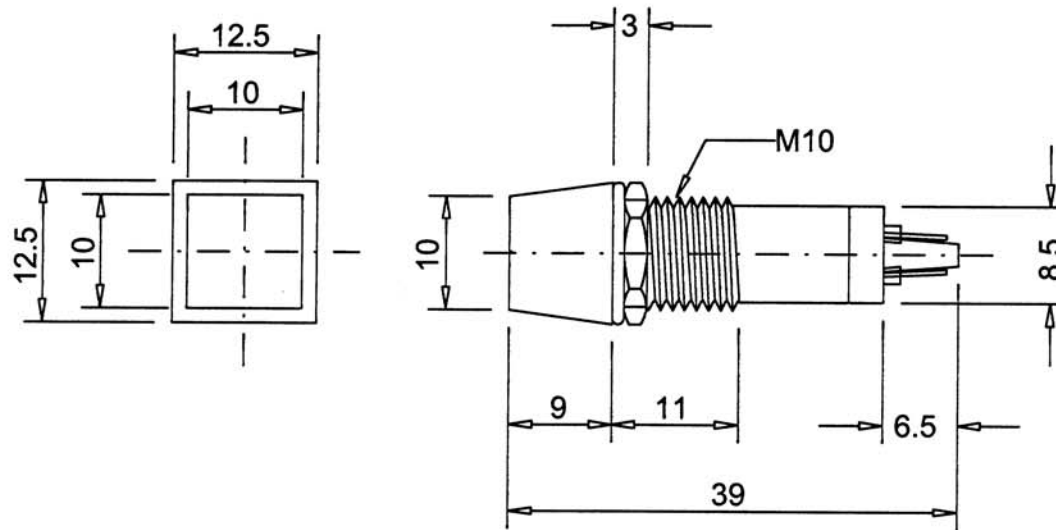

MODEL NO. LAMP COLOR

- N-802-R-120V RED
- N-802-O-120V ORANGE
- N-802-G-120V GREEN
- N-802-R-220V RED
- N-802-O-220V ORANGE
- N-802-G-220V GREEN
- N-802P-R-6V RED
- N-802P-O-6V ORANGE
- N-802P-G-6V GREEN
- N-802P-R-12V RED
- N-802P-O-12V ORANGE
- N-802P-G-12V GREEN
- N-802P-R-24V RED
- N-802P-O-24V ORANGE
- N-802P-G-24V GREEN

6.			
5.	Lamp	6*12+ R 1/4W	
4.	Holder	Nylon +Fiber	
3.	Washer	Steel	Nickel Plated.
2.	Nut	Brass	Nickel Plated
1.	Housing	Acrylic	
NO.	Description	Material	Finished or others

DESIGN Lucy	CHECKED Paulina Kao
DRAWN ANDY	DATE Feb.28 2000
PART NUMBER N-802	SCALE 2 : 1
DRAWING NUMBER C:ILIN-802	REV A