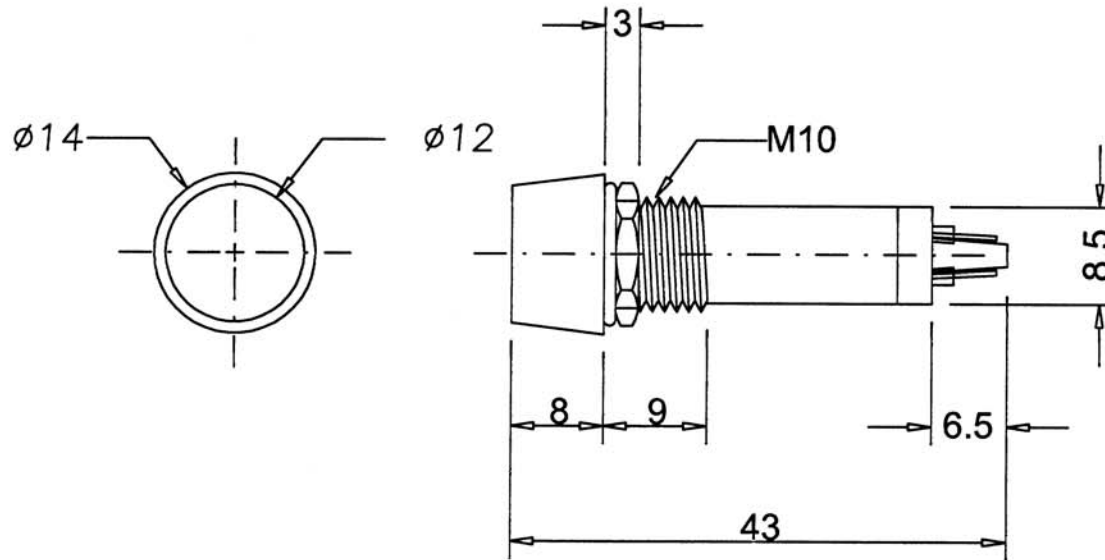

MODEL NO. LAMP COLOR

- N-804-R-120V RED
- N-804-O-120V ORANGE
- N-804-G-120V GREEN
- N-804-R-220V RED
- N-804-O-220V ORANGE
- N-804-G-220V GREEN
- N-804P-R-6V RED
- N-804P-O-6V ORANGE
- N-804P-G-6V GREEN
- N-804P-R-12V RED
- N-804P-O-12V ORANGE
- N-804P-G-12V GREEN
- N-804P-R-24V RED
- N-804P-O-24V ORANGE
- N-804P-G-24V GREEN

6.			
5.	Lamp	6*12+ R 1/4W	
4.	Holder	Nylon +Fiber	
3.	Washer	Steel	Nickel Plated.
2.	Nut	Brass	Nickel Plated
1.	Housing	Acrylic	
NO.	Description	Material	Finished or others

DESIGN Lucy	CHECKED Paulina Kao
DRAWN ANDY	DATE Feb.28 2000
PART NUMBER N-804	SCALE 2 : 1
DRAWING NUMBER C:VLIN-804	REV A